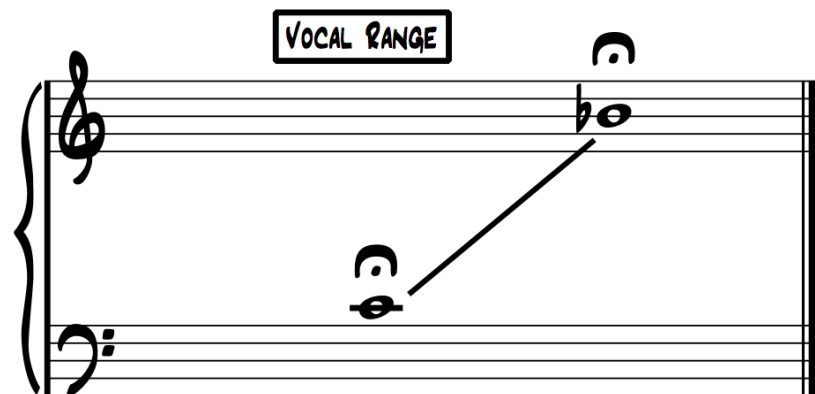

This chart is a 7-piece pop band arrangement of Billy Day's 1958 hit 'Rockin' Robin'. It was also a hit for Michael Jackson in 1972.

The instrumentation is:

Piano

Guitar

Bass

Drums

Trumpet

Tenor Sax

Trombone

+ Lyric sheet

+ Other keys, instrumentation, and a backing track are available on request: info@nigelhanley.com

The complete backing track can be downloaded at www.nigelhanleymusic.com

Suitable for: pop, country rock bands with horns, little big bands, cover bands, cruise ship bands, high school & college bands, cabaret bands & cabaret artists, 50s tribute bands