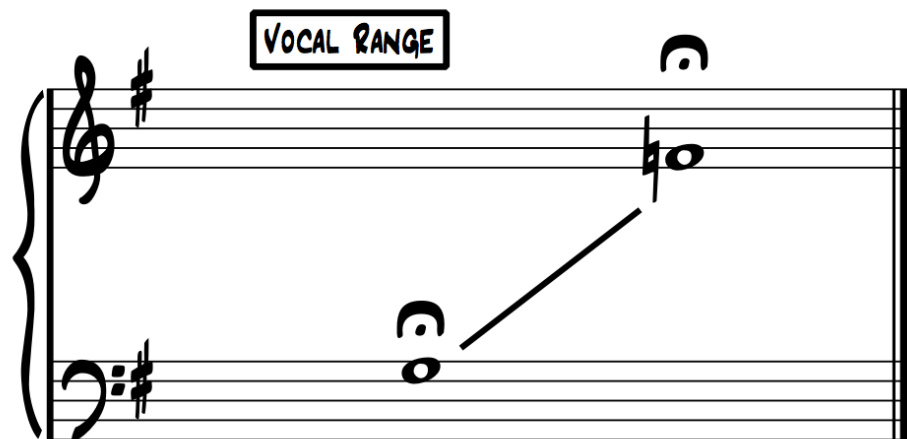

A NIGEL HANLEY MUSIC ARRANGEMENT

ROCKIN' ROBIN

Lyrics & Music by Jimmy Thomas

Key of G

ARR. NIGEL HANLEY

7 PC SHUFFLE ROCK BAND CHART

Rhythm Section	3pc Horn Section	
Piano	Trumpet	
Guitar	Tenor Sax	
Bass	Trombone	
Drums		Lyric Sheet

This chart is a 7-piece pop band arrangement of Billy Day's 1958 hit 'Rockin' Robin'. It was also a hit for Michael Jackson in 1972.

The instrumentation is:

Piano
Guitar
Bass
Drums
Trumpet
Tenor Sax
Trombone
+ Lyric sheet